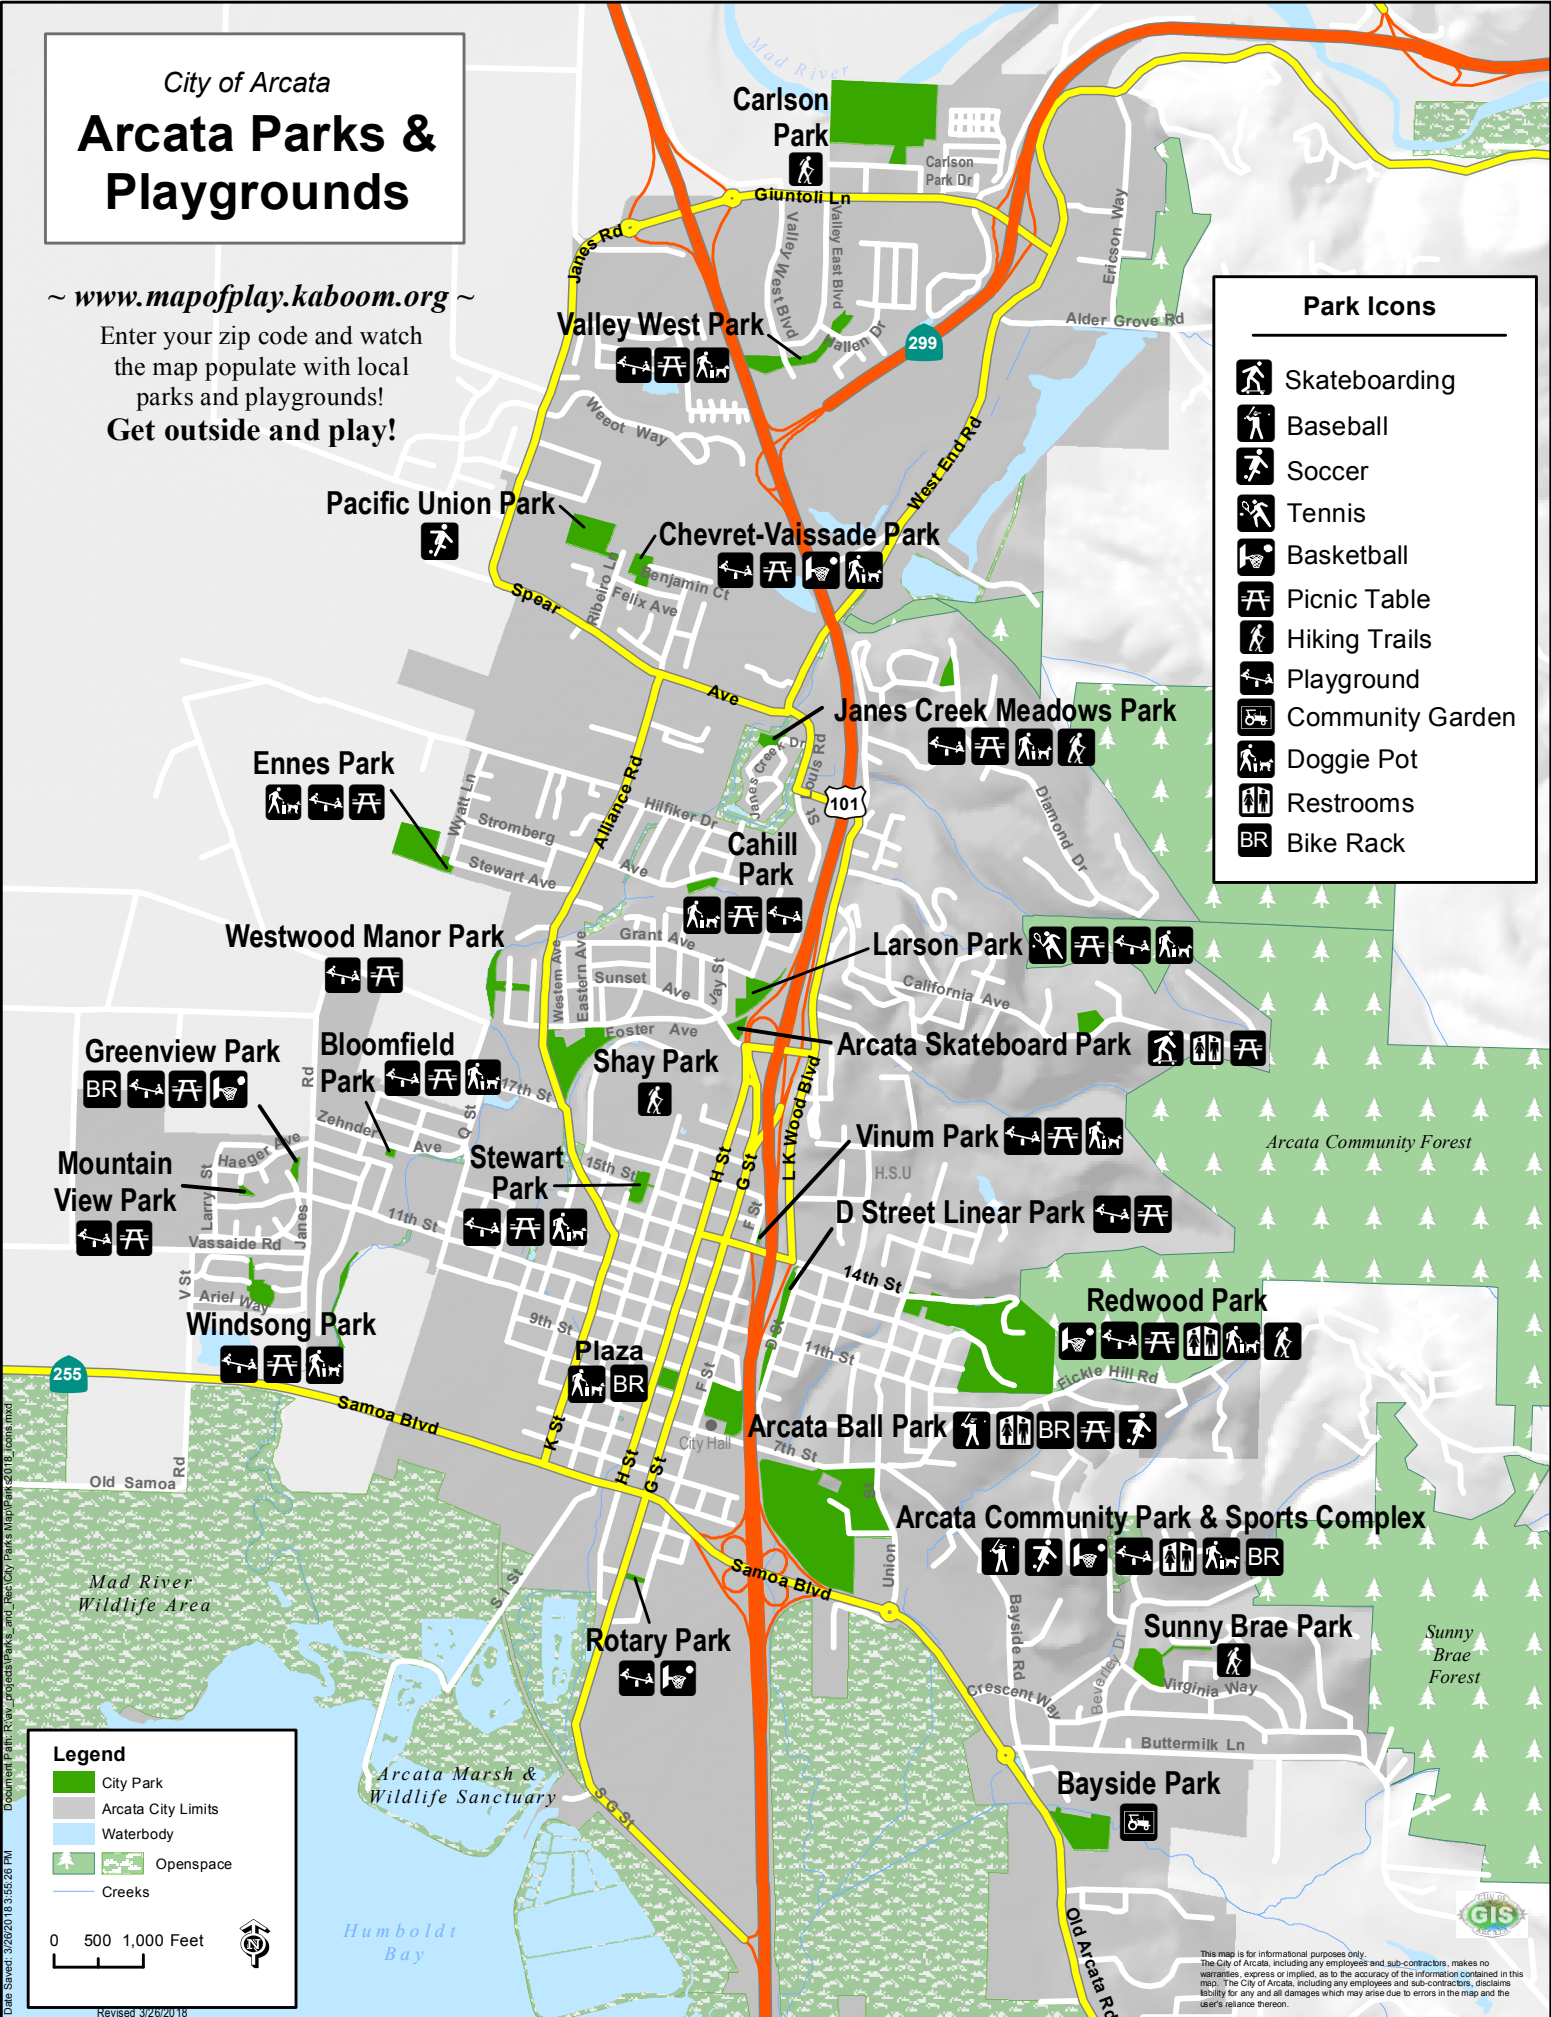

City of Arcata
Arcata Parks & Playgrounds

~ www.mapofplay.kaboom.org ~

Enter your zip code and watch the map populate with local parks and playgrounds!
Get outside and play!

Park Icons

- Skateboarding
- Baseball
- Soccer
- Tennis
- Basketball
- Picnic Table
- Hiking Trails
- Playground
- Community Garden
- Doggie Pot
- Restrooms
- Bike Rack

Legend

- City Park
- Arcata City Limits
- Waterbody
- Openspace
- Creeks

0 500 1,000 Feet