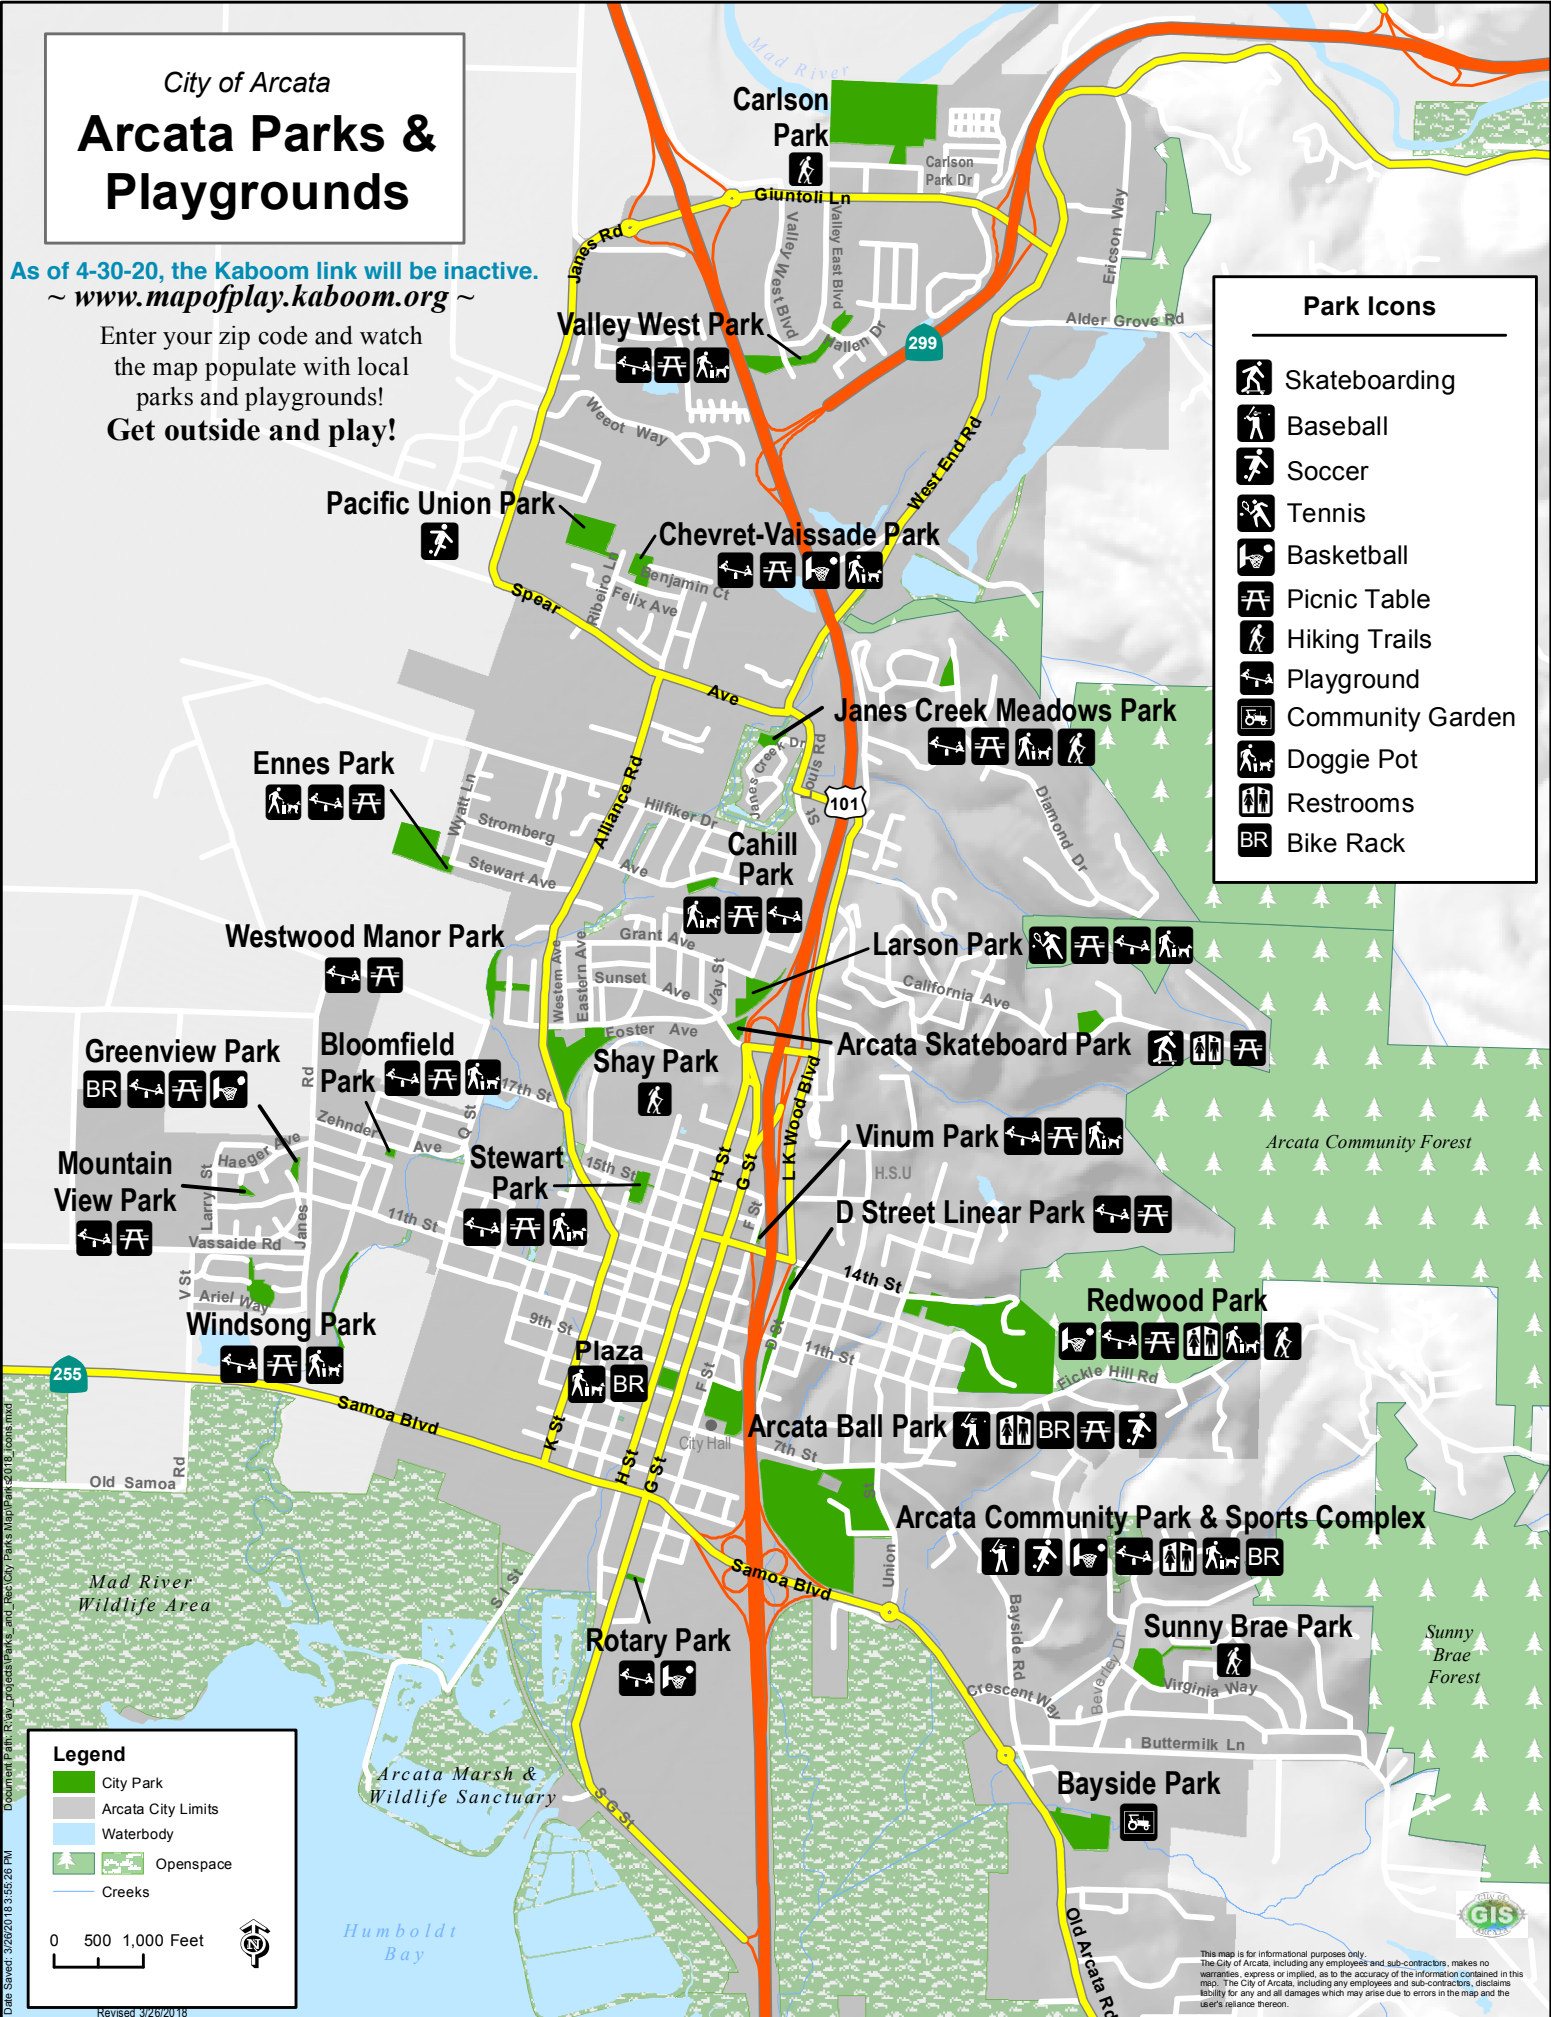

City of Arcata
Arcata Parks & Playgrounds

As of 4-30-20, the Kaboom link will be inactive.
~ www.mapofplay.kaboom.org ~

Enter your zip code and watch
the map populate with local
parks and playgrounds!
Get outside and play!

Park Icons

- Skateboarding
- Baseball
- Soccer
- Tennis
- Basketball
- Picnic Table
- Hiking Trails
- Playground
- Community Garden
- Doggie Pot
- Restrooms
- Bike Rack

Legend

- City Park
- Arcata City Limits
- Waterbody
- Openspace
- Creeks

0 500 1,000 Feet