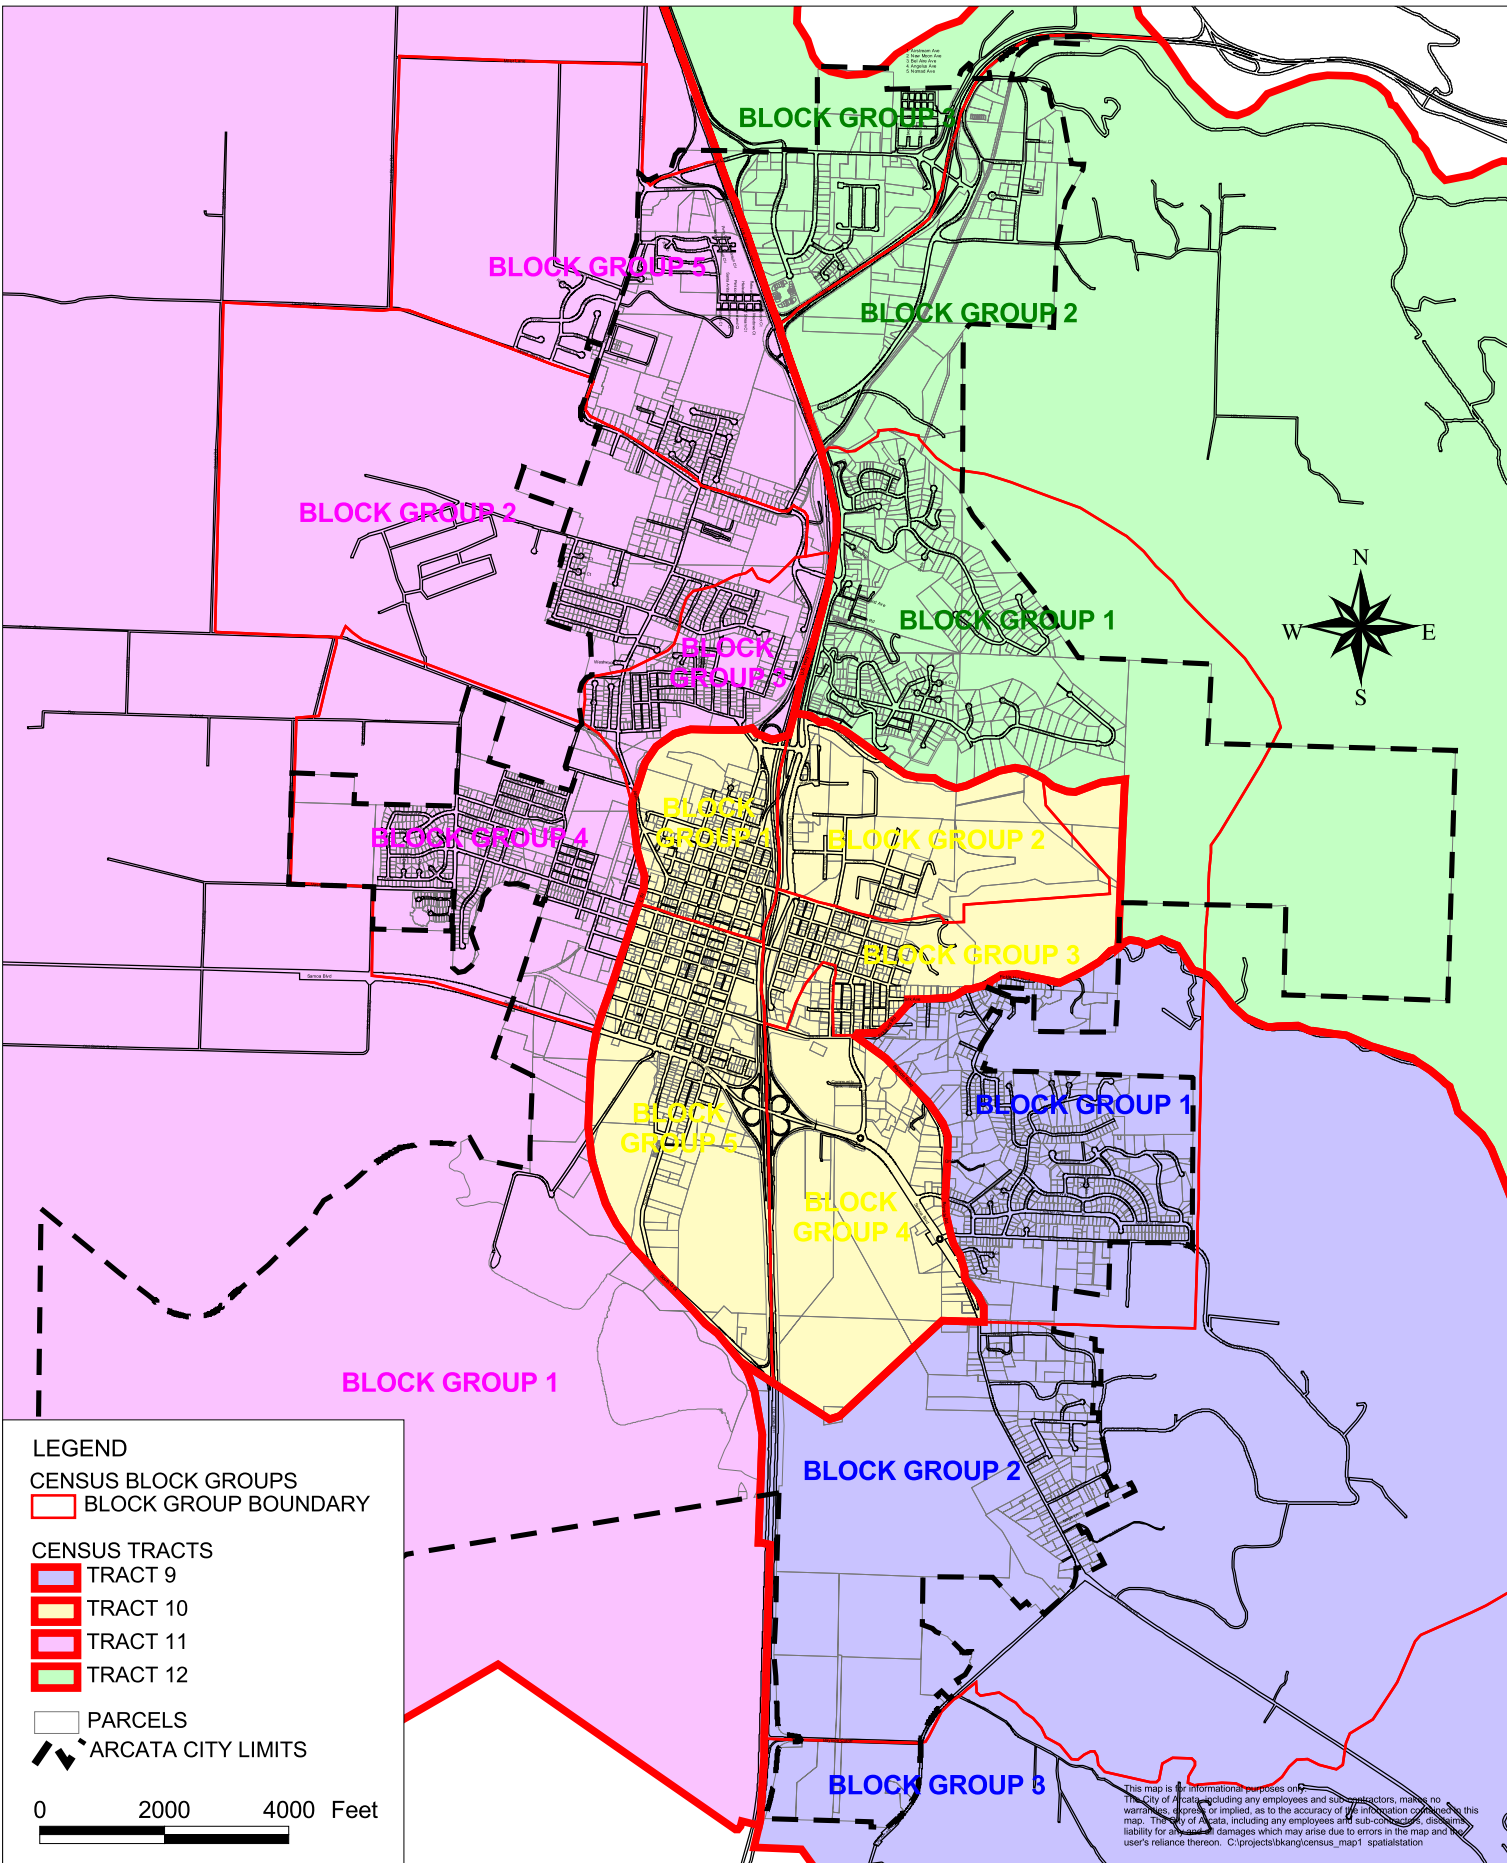

CENSUS 2000 CENSUS TRACTS & BLOCK GROUPS

LEGEND

CENSUS BLOCK GROUPS
BLOCK GROUP BOUNDARY

CENSUS TRACTS
TRACT 9
TRACT 10
TRACT 11
TRACT 12

PARCELS
ARCATA CITY LIMITS