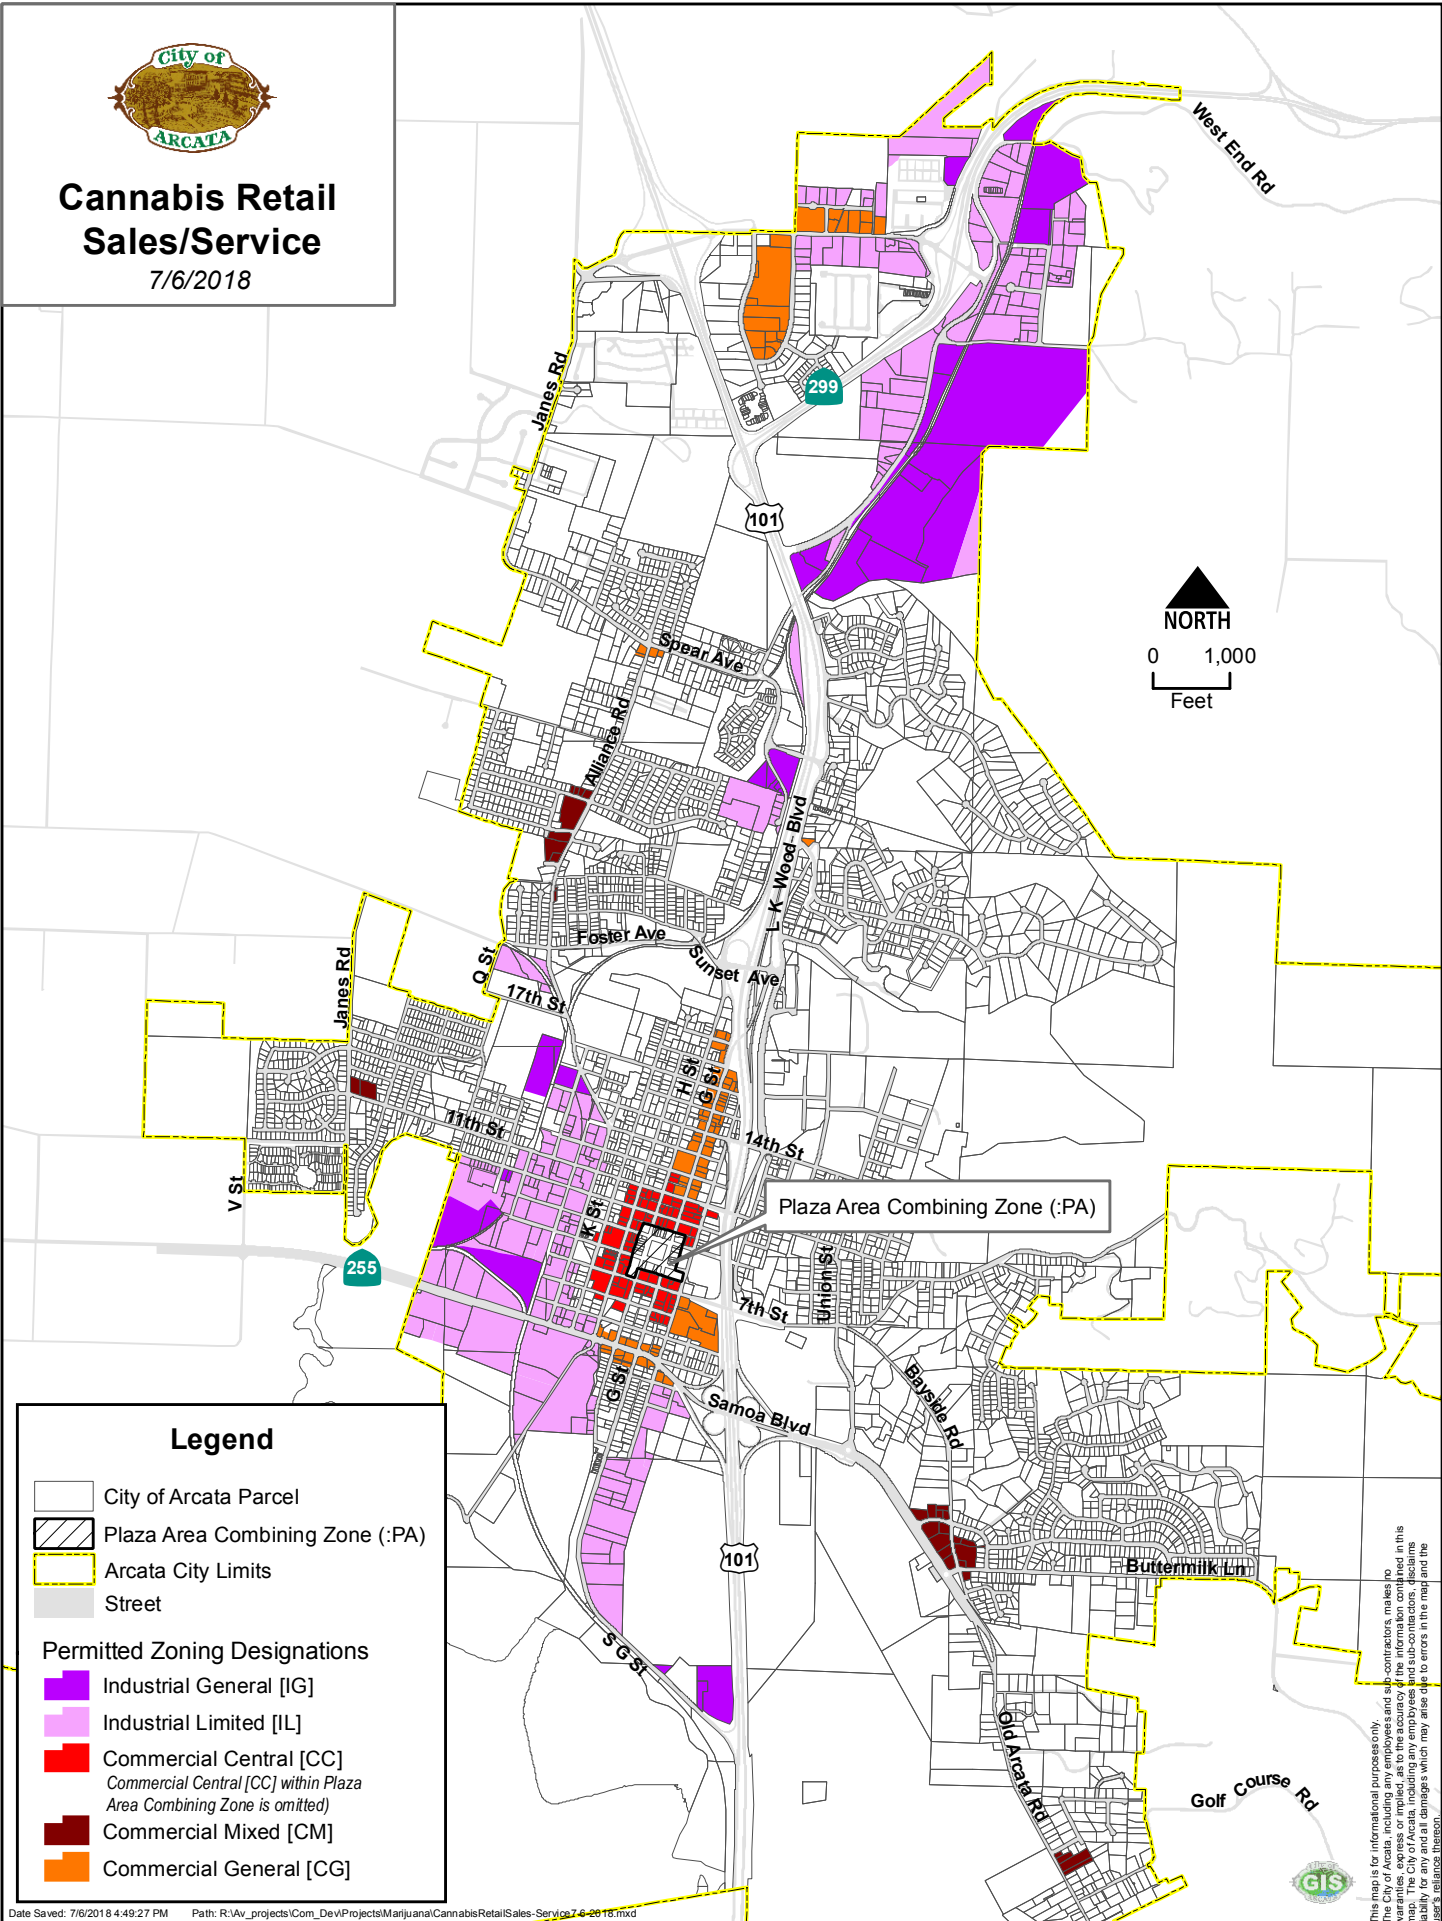

Cannabis Retail Sales/Service

7/6/2018

Legend

- City of Arcata Parcel
- Plaza Area Combining Zone (:PA)
- Arcata City Limits
- Street

Permitted Zoning Designations

- Industrial General [IG]
- Industrial Limited [IL]
- Commercial Central [CC]
  Commercial Central [CC] within Plaza Area Combining Zone is omitted
- Commercial Mixed [CM]
- Commercial General [CG]