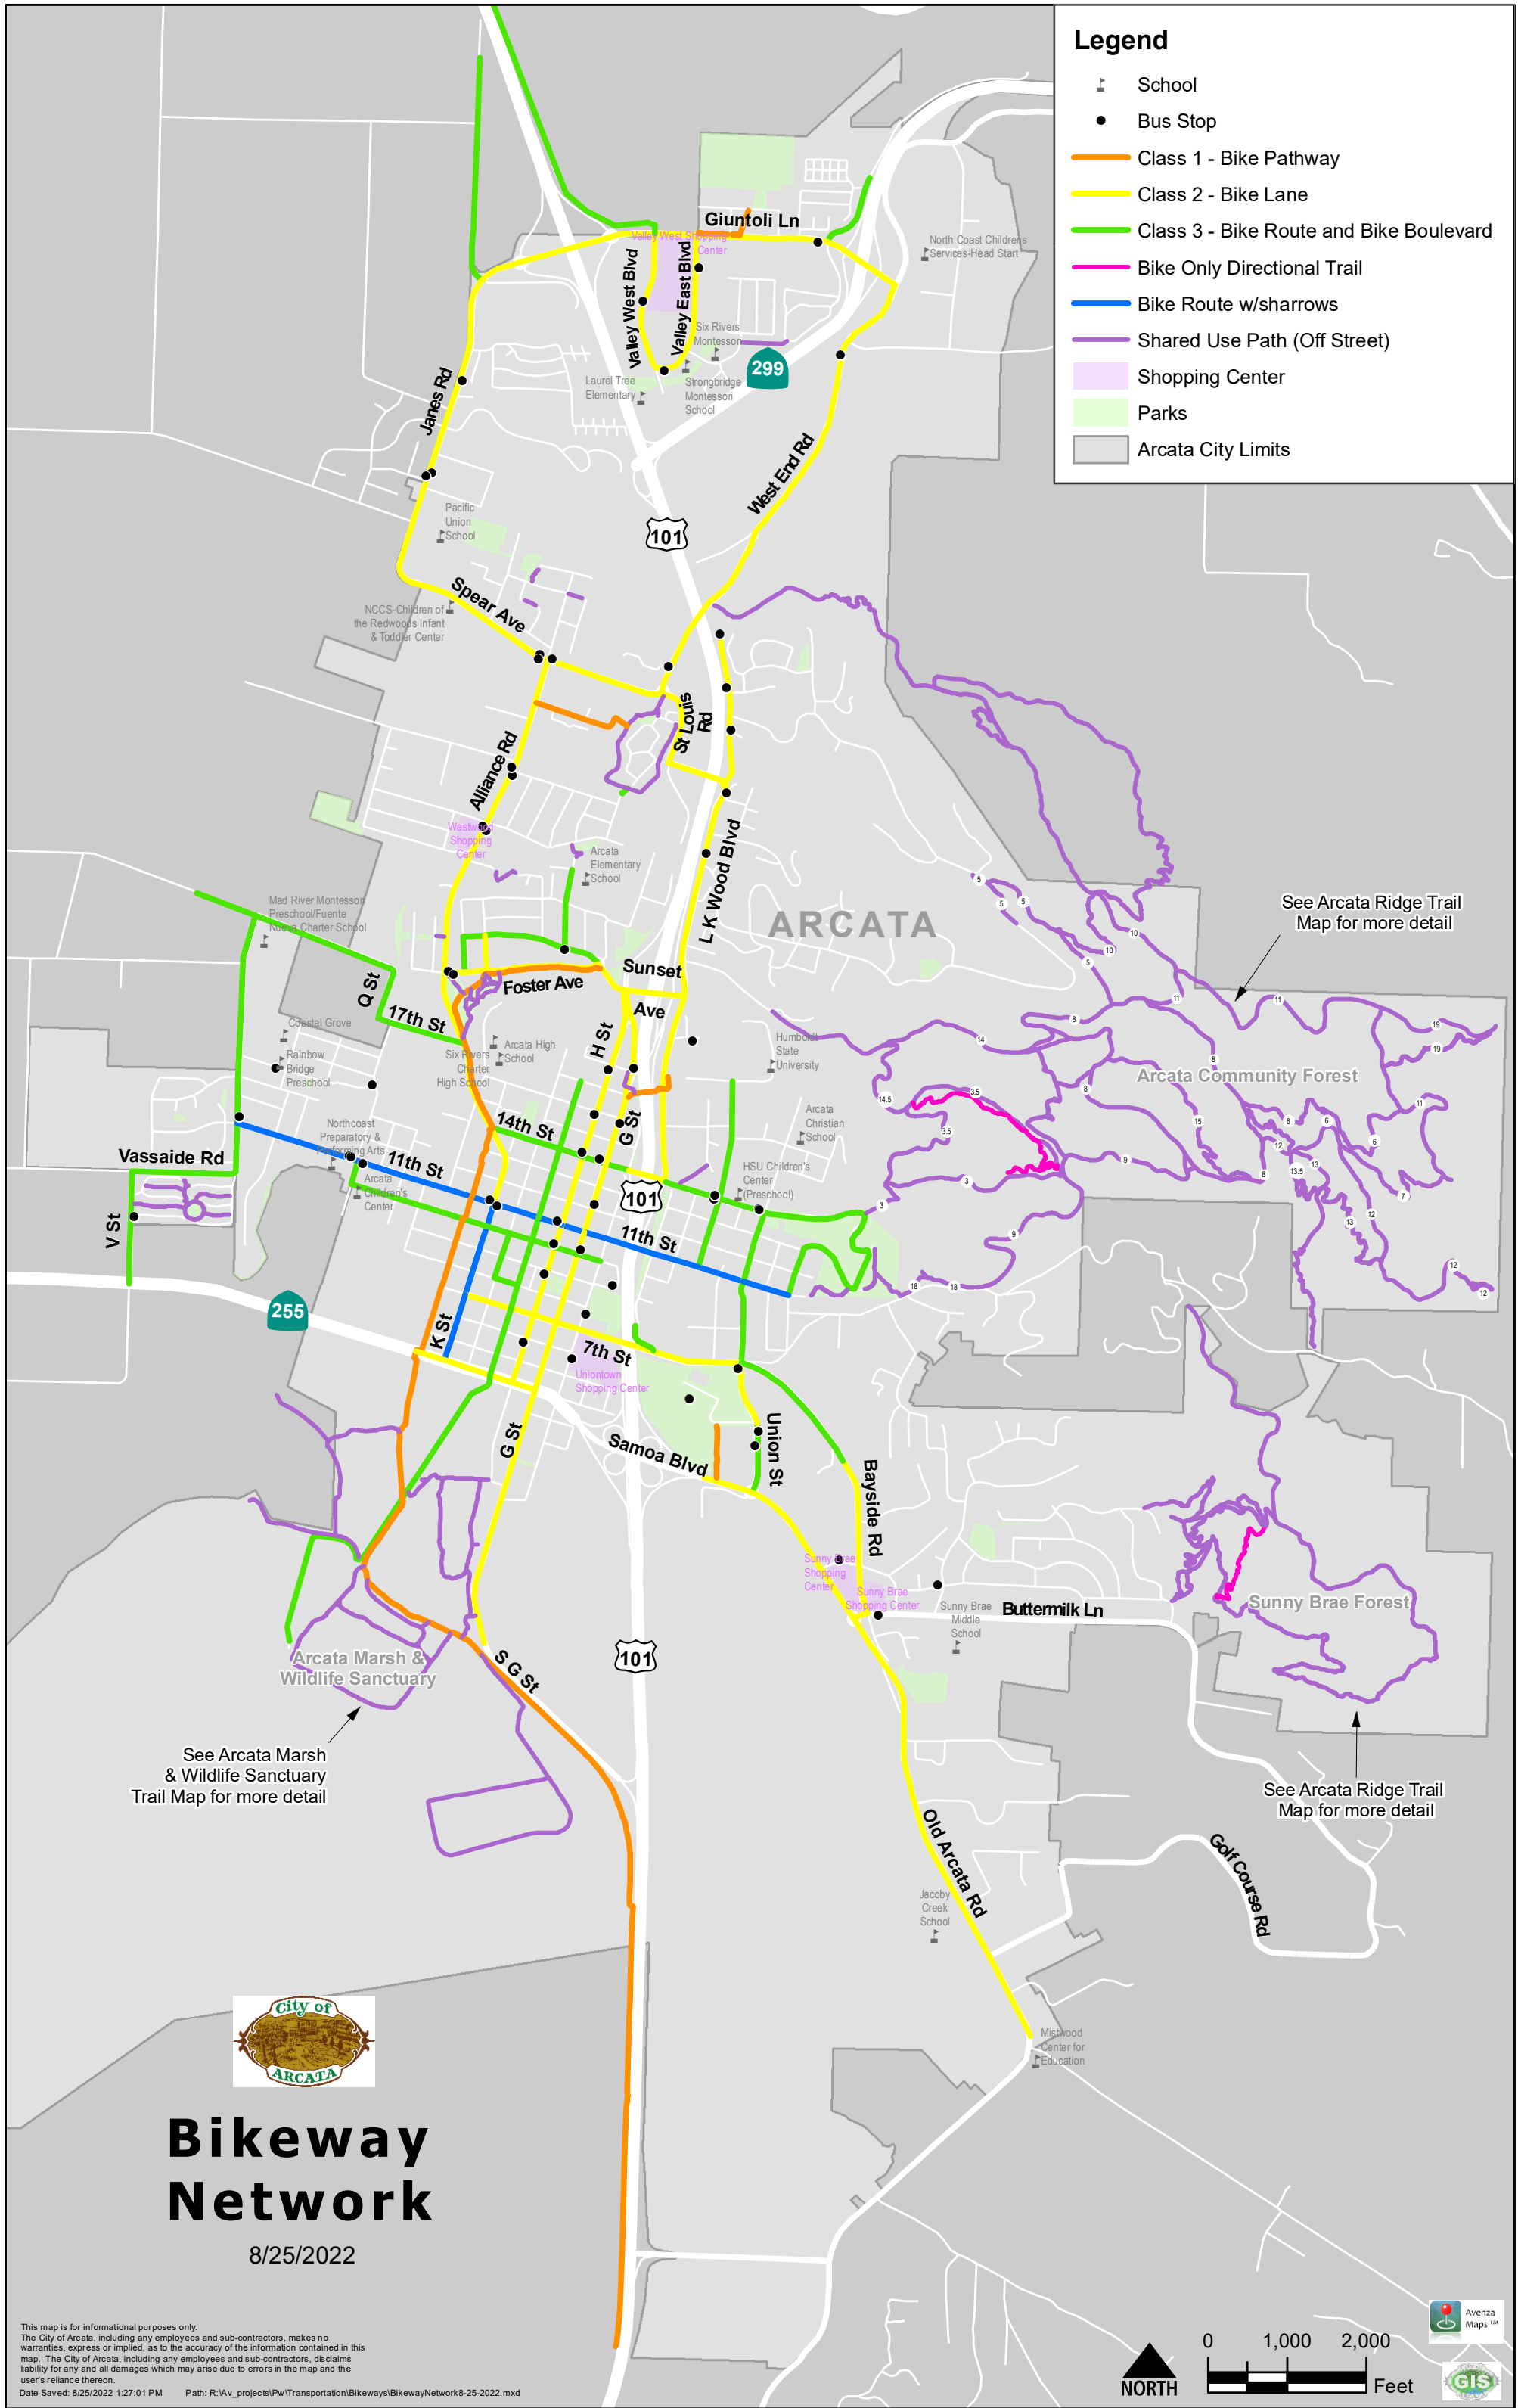

Legend

-  School
-  Bus Stop
-  Class 1 - Bike Pathway
-  Class 2 - Bike Lane
-  Class 3 - Bike Route and Bike Boulevard
-  Bike Only Directional Trail
-  Bike Route w/sharrows
-  Shared Use Path (Off Street)
-  Shopping Center
-  Parks
-  Arcata City Limits

See Arcata Ridge Trail Map for more detail

See Arcata Marsh & Wildlife Sanctuary Trail Map for more detail

See Arcata Ridge Trail Map for more detail

Bikeway Network

8/25/2022

This map is for informational purposes only. The City of Arcata, including any employees and sub-contractors, makes no warranties, express or implied, as to the accuracy of the information contained in this map. The City of Arcata, including any employees and sub-contractors, disclaims liability for any and all damages which may arise due to errors in the map and the user's reliance thereon.