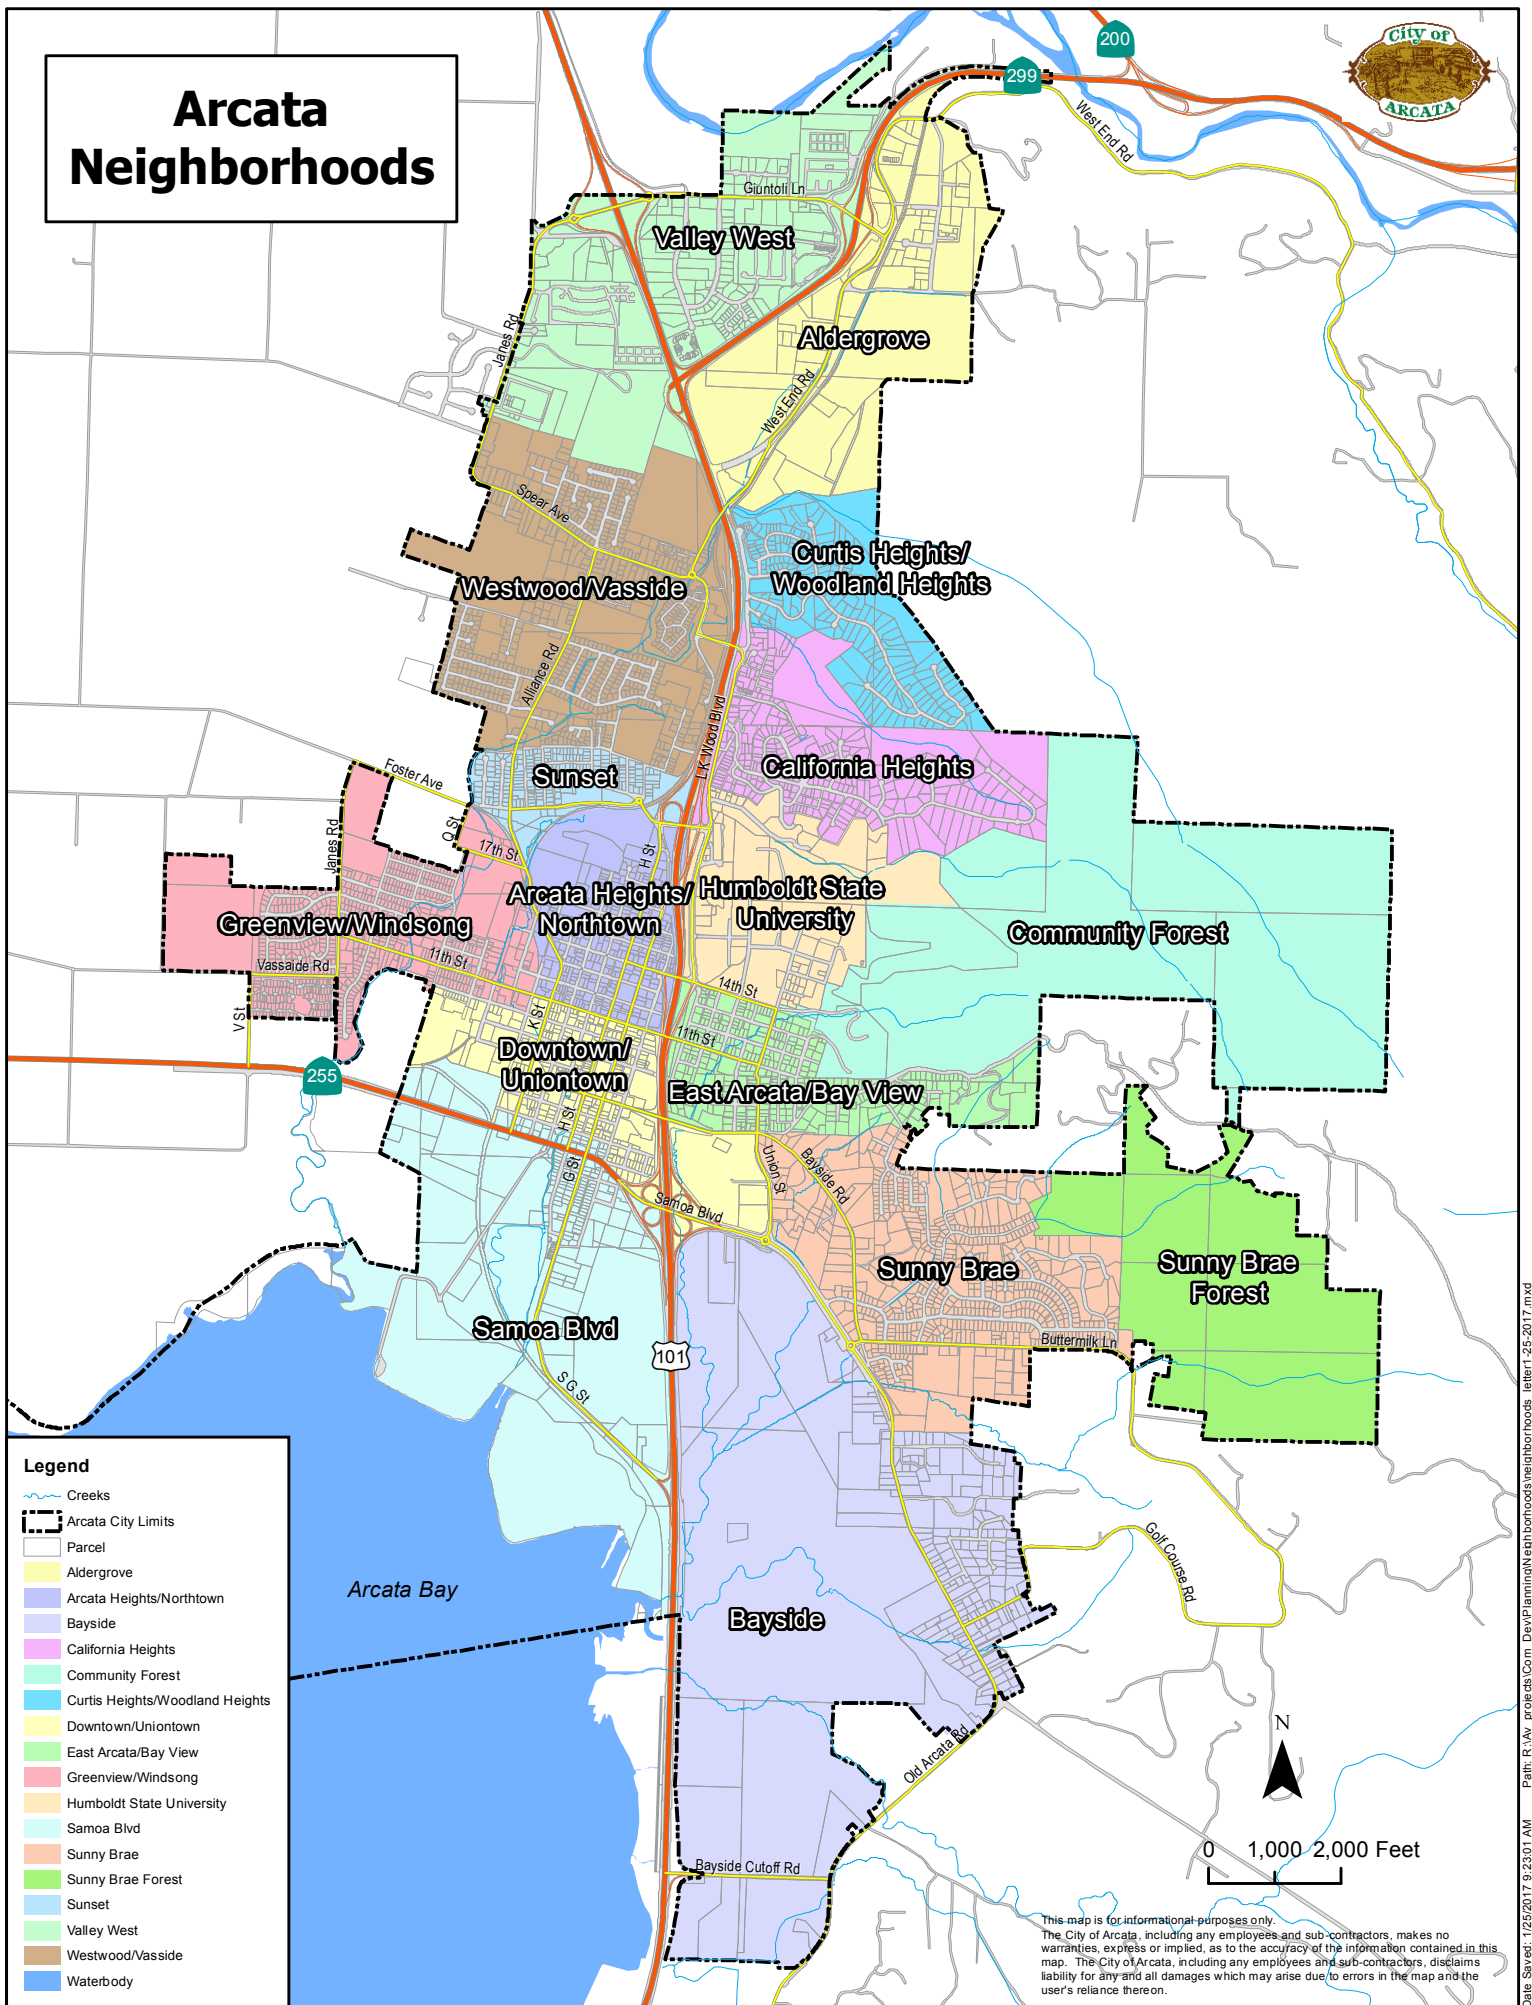

Arcata Neighborhoods

Legend

- Creeks
- Arcata City Limits
- Parcel
- Aldergrove
- Arcata Heights/Northtown
- Bayside
- California Heights
- Community Forest
- Curtis Heights/Woodland Heights
- Downtown/Uniontown
- East Arcata/Bay View
- Greenview/Windsong
- Humboldt State University
- Samoa Blvd
- Sunny Brae
- Sunny Brae Forest
- Sunset
- Valley West
- Westwood/Vasside
- Waterbody

N

0 1,000 2,000 Feet